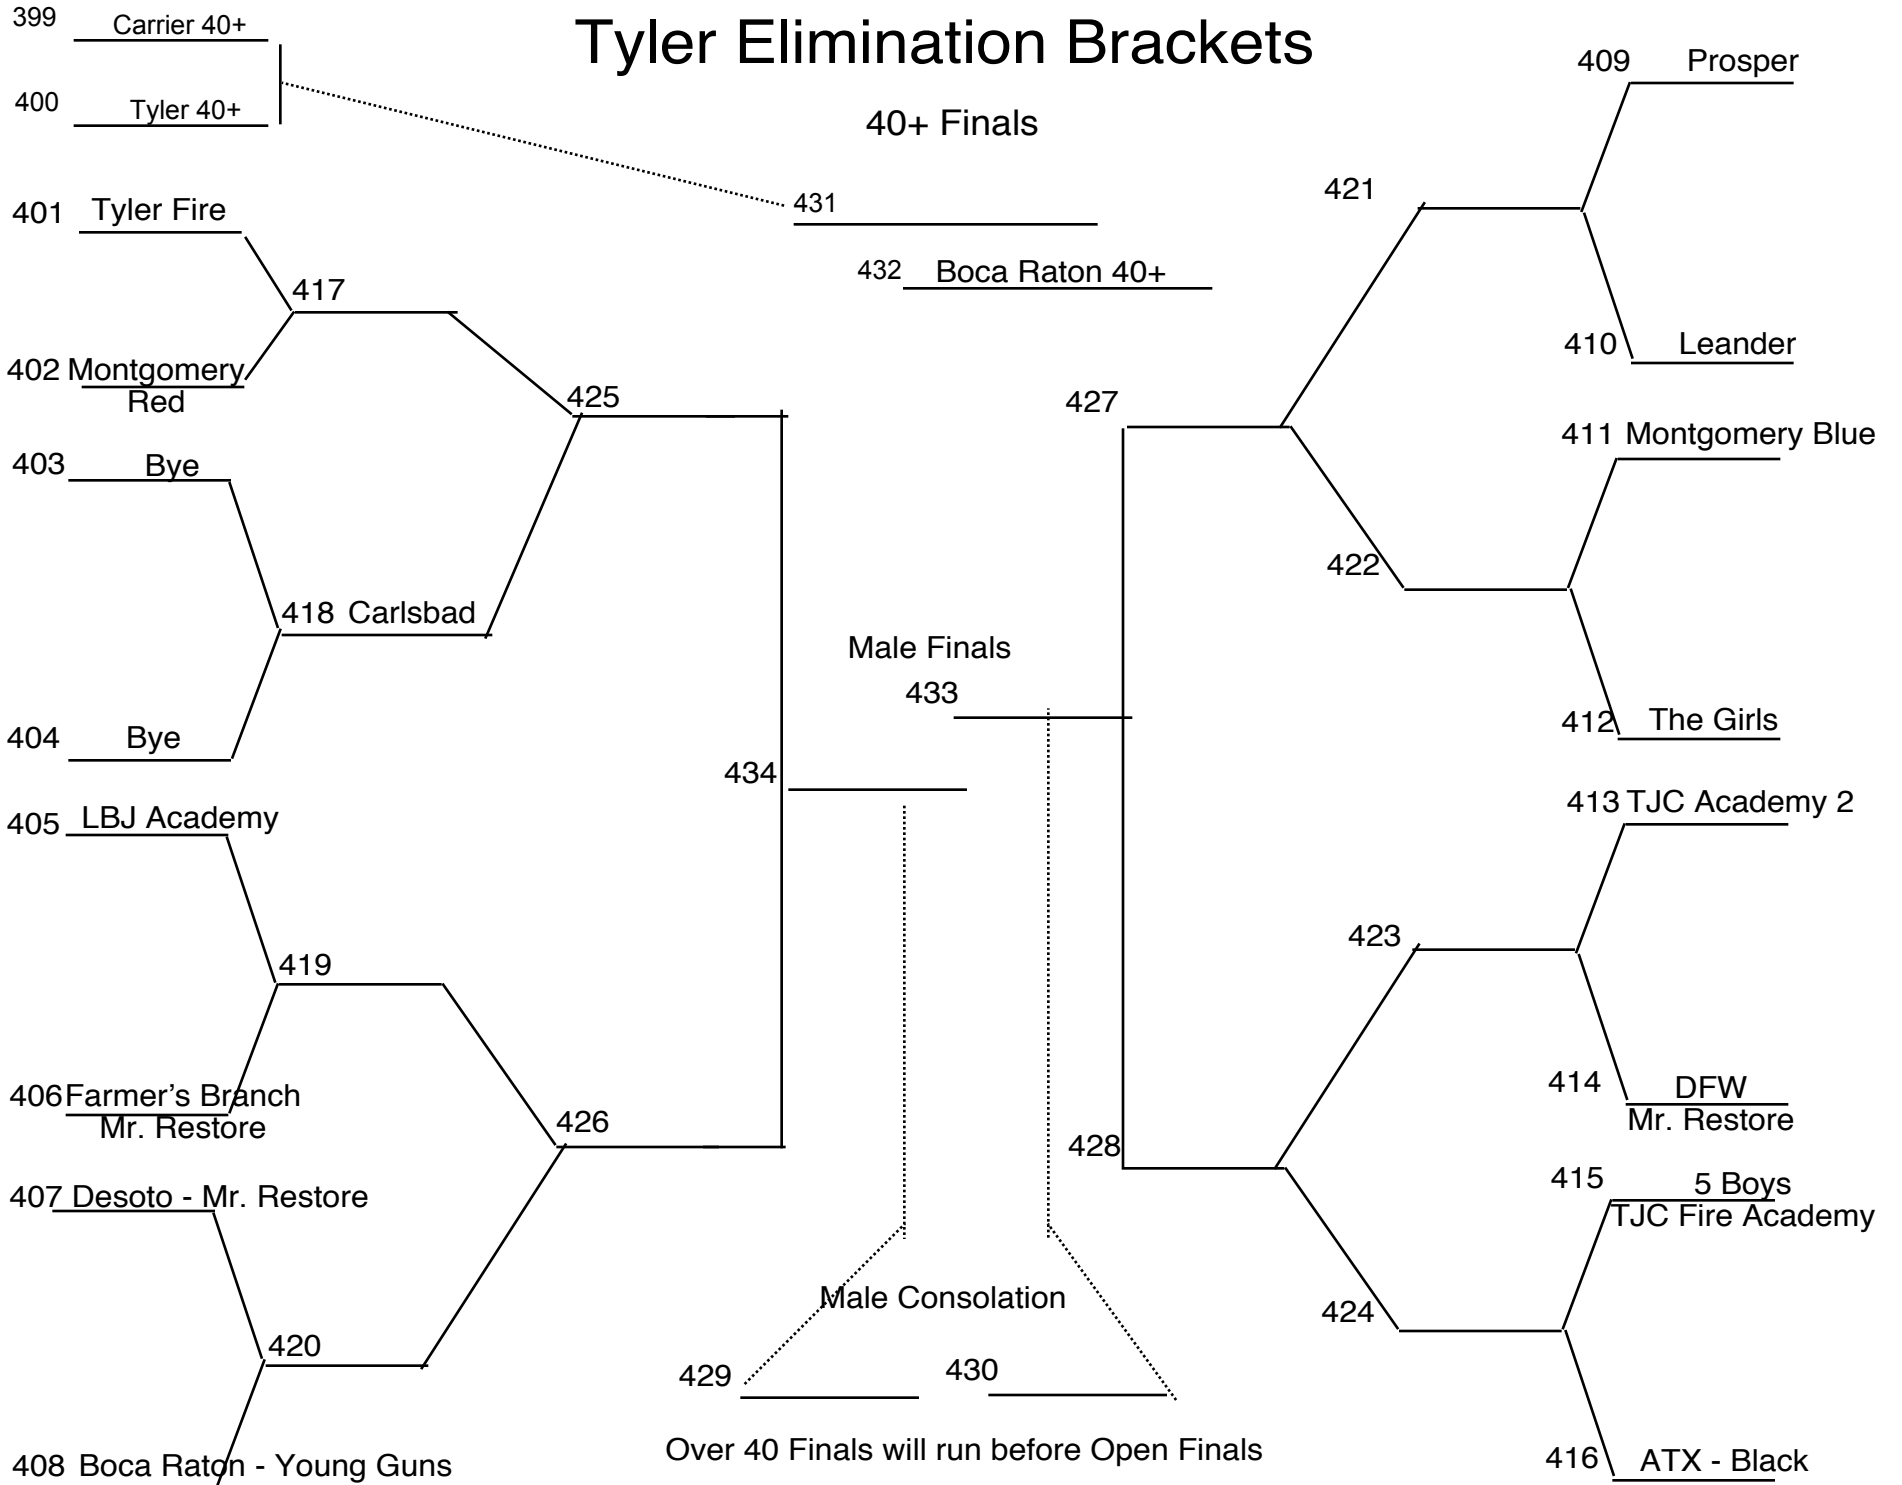

# Tyler Elimination Brackets

Over 40 Finals will run before Open Finals